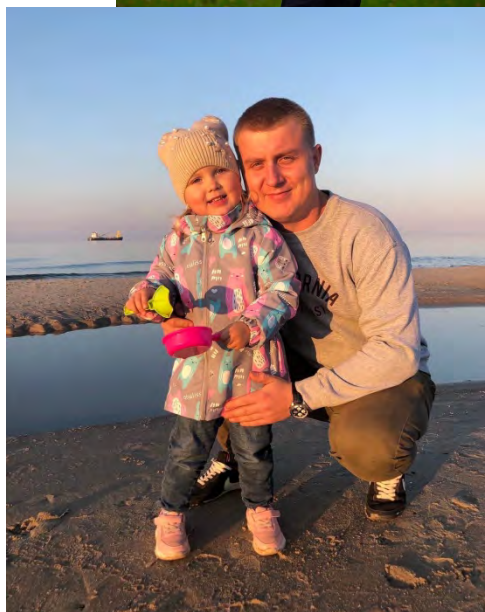

Наши папочки