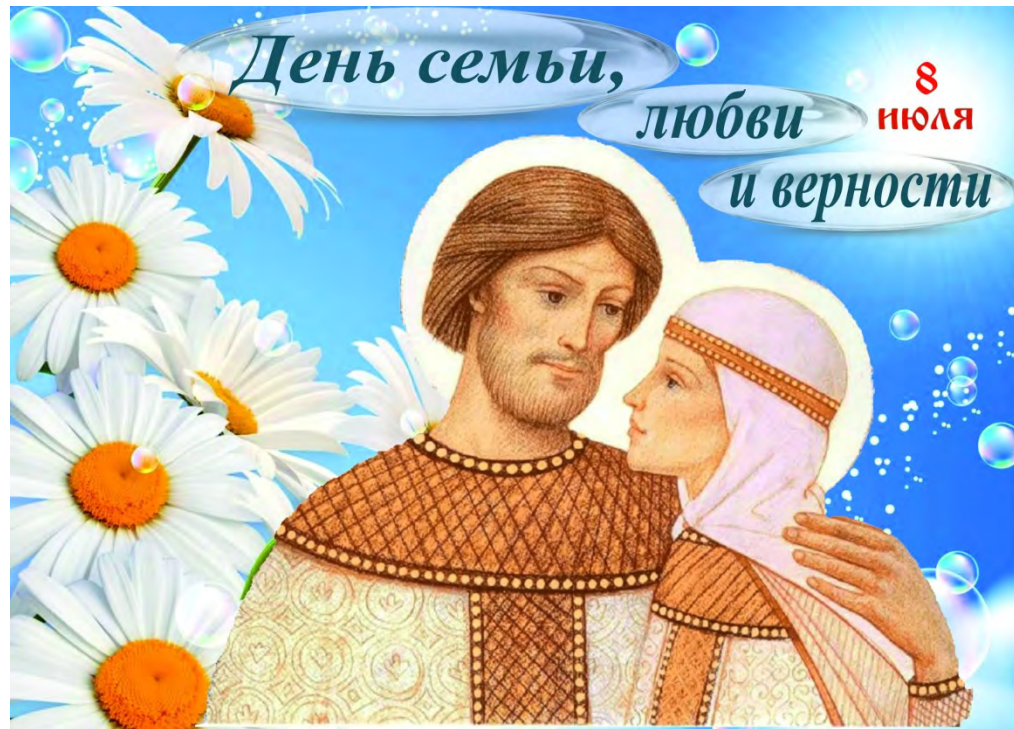

Петр и Феврония