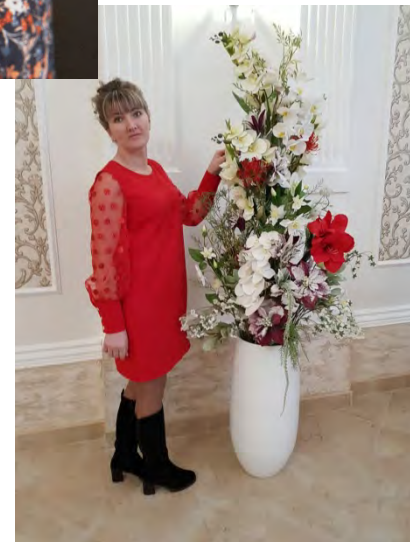

Наши мамочки